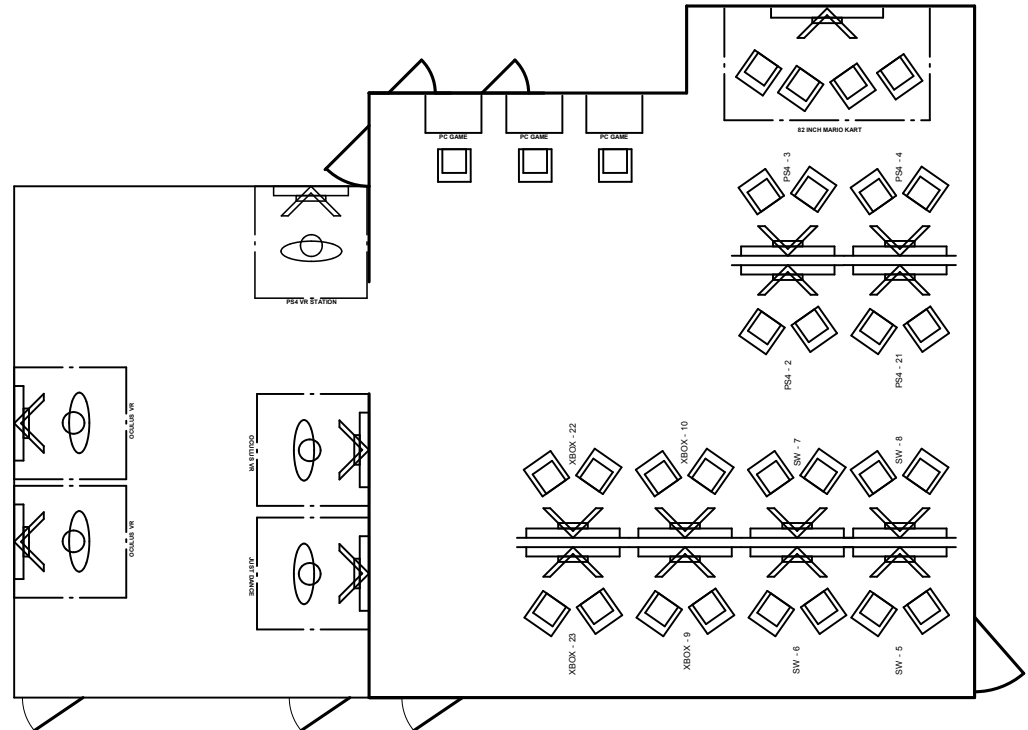

25 West 52 Street, NYC
paleycenter.org