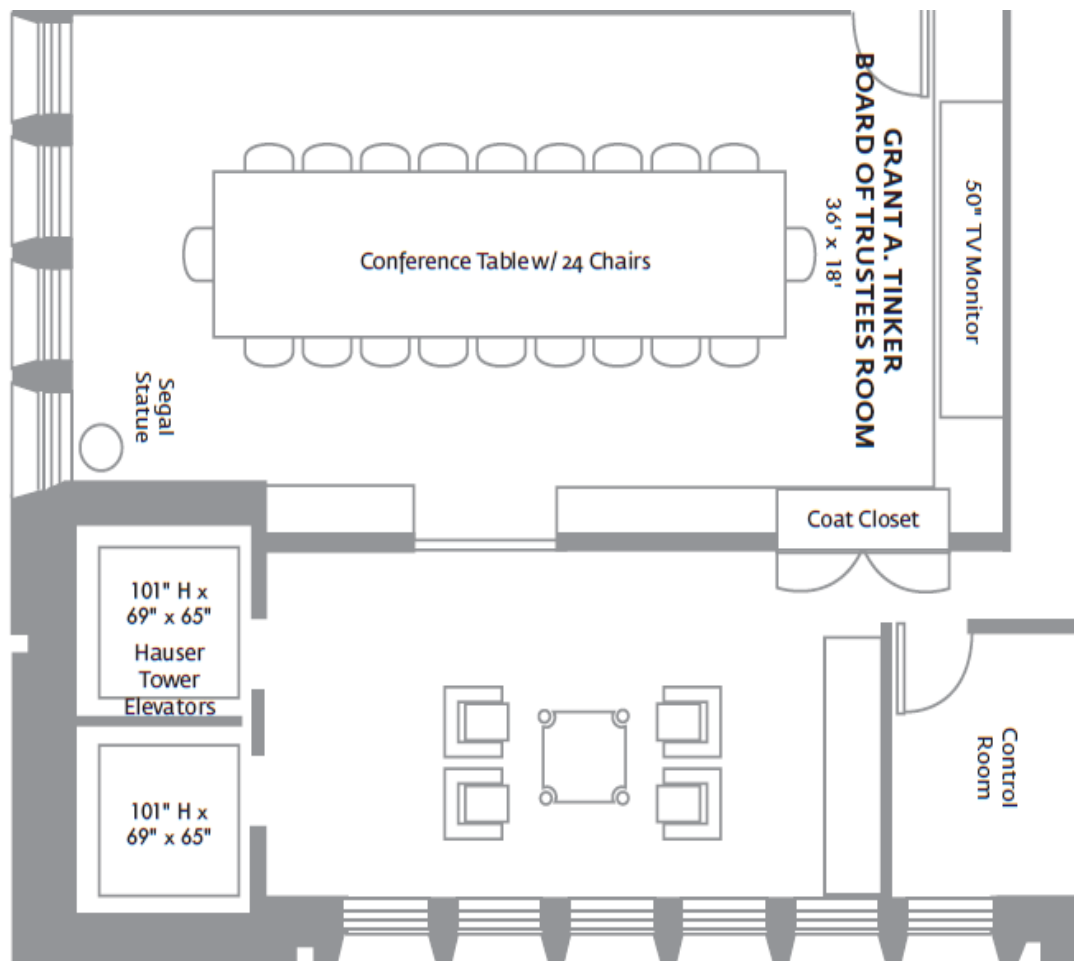

Capacity: 200

Square Feet: 1788

25 West 52 Street, NYC
paleycenter.org

Second Floor Theater

Second Floor Theater

Ideal for intimate screenings, press conferences, and seminars. HD projection, handheld mics, PA and program sound systems.

Capacity: 70

Square Feet: 887

25 West 52 Street, NYC
paleycenter.org

Grant Tinker Board Room

Waiting Area in the Board Room Vestibule

Grant Tinker Board Room

A great location for board meetings, small events, or as an off-site meeting location. HD plasma screen, WiFi, lighting control, separate control room, and separate foyer for receptions.

Capacity: 24 – 32

Square Feet: 648

25 West 52 Street, NYC
paleycenter.org

Kissinger Global Conference Room

Dining in the Kissinger Room

Kissinger Global Conference Room

An open floorplan allows for a variety of room layouts for any seated meal or cocktail receptions. State-of-the-art technology for board meetings and conferences, 85" plasma screen*, 2 HD projectors*, 3 built-in cameras*, lighting controls*, and audio conference capabilities*.

Edward & Patricia McLaughlin Library

THE PALEY MUSEUM

Edward & Patricia McLaughlin Library

A beautiful and unique space for receptions and dinners. Built-in tables to seat 8-10 guests each, space for bar service, along with exclusive access to the entire floor, the McLaughlin Library is a perfect location for private receptions and dinners.