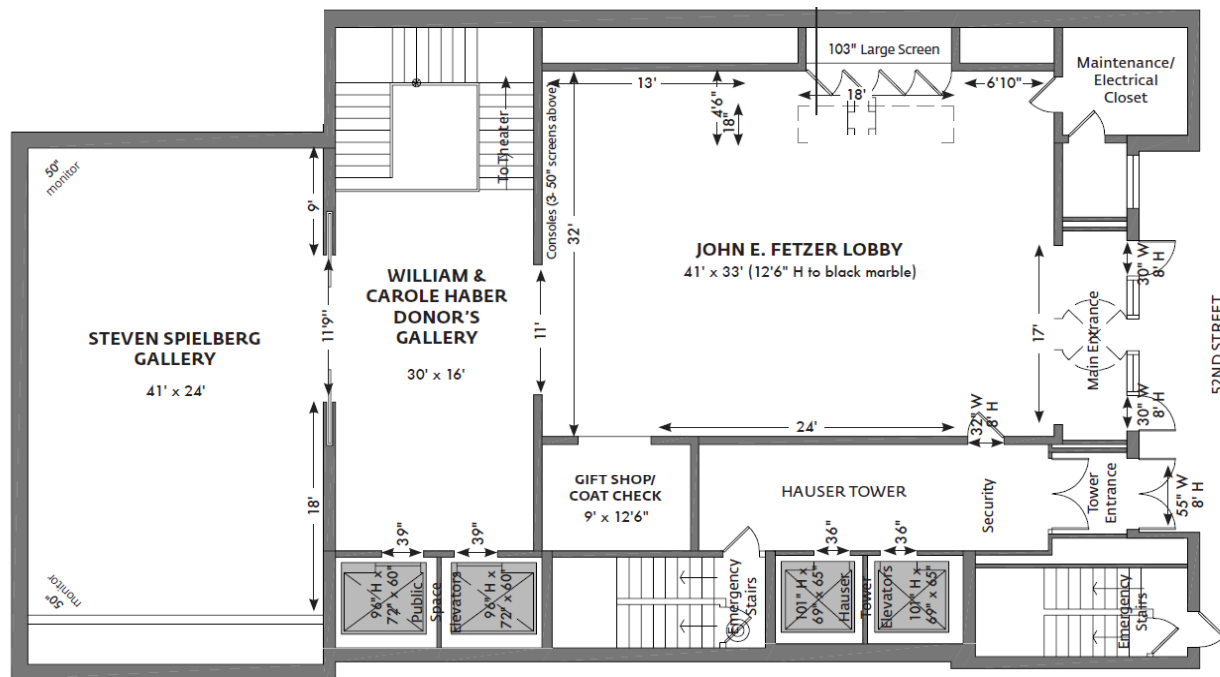

John Fetzter Lobby & Steven Spielberg Gallery

LOBBY: A beautiful setting for receptions, breakfast, luncheons, and dinners. Includes WiFi and screens; speakers and special lighting can be installed.

Capacity:
Breakfast/Lunch/Dinner (Rounds of 10) 70

Square Feet: 1,833

GALLERY: The Spielberg Gallery is the premiere location of The Paley Museum's rotating media exhibits.

Capacity: Determined by current exhibit.

Square Feet: 984