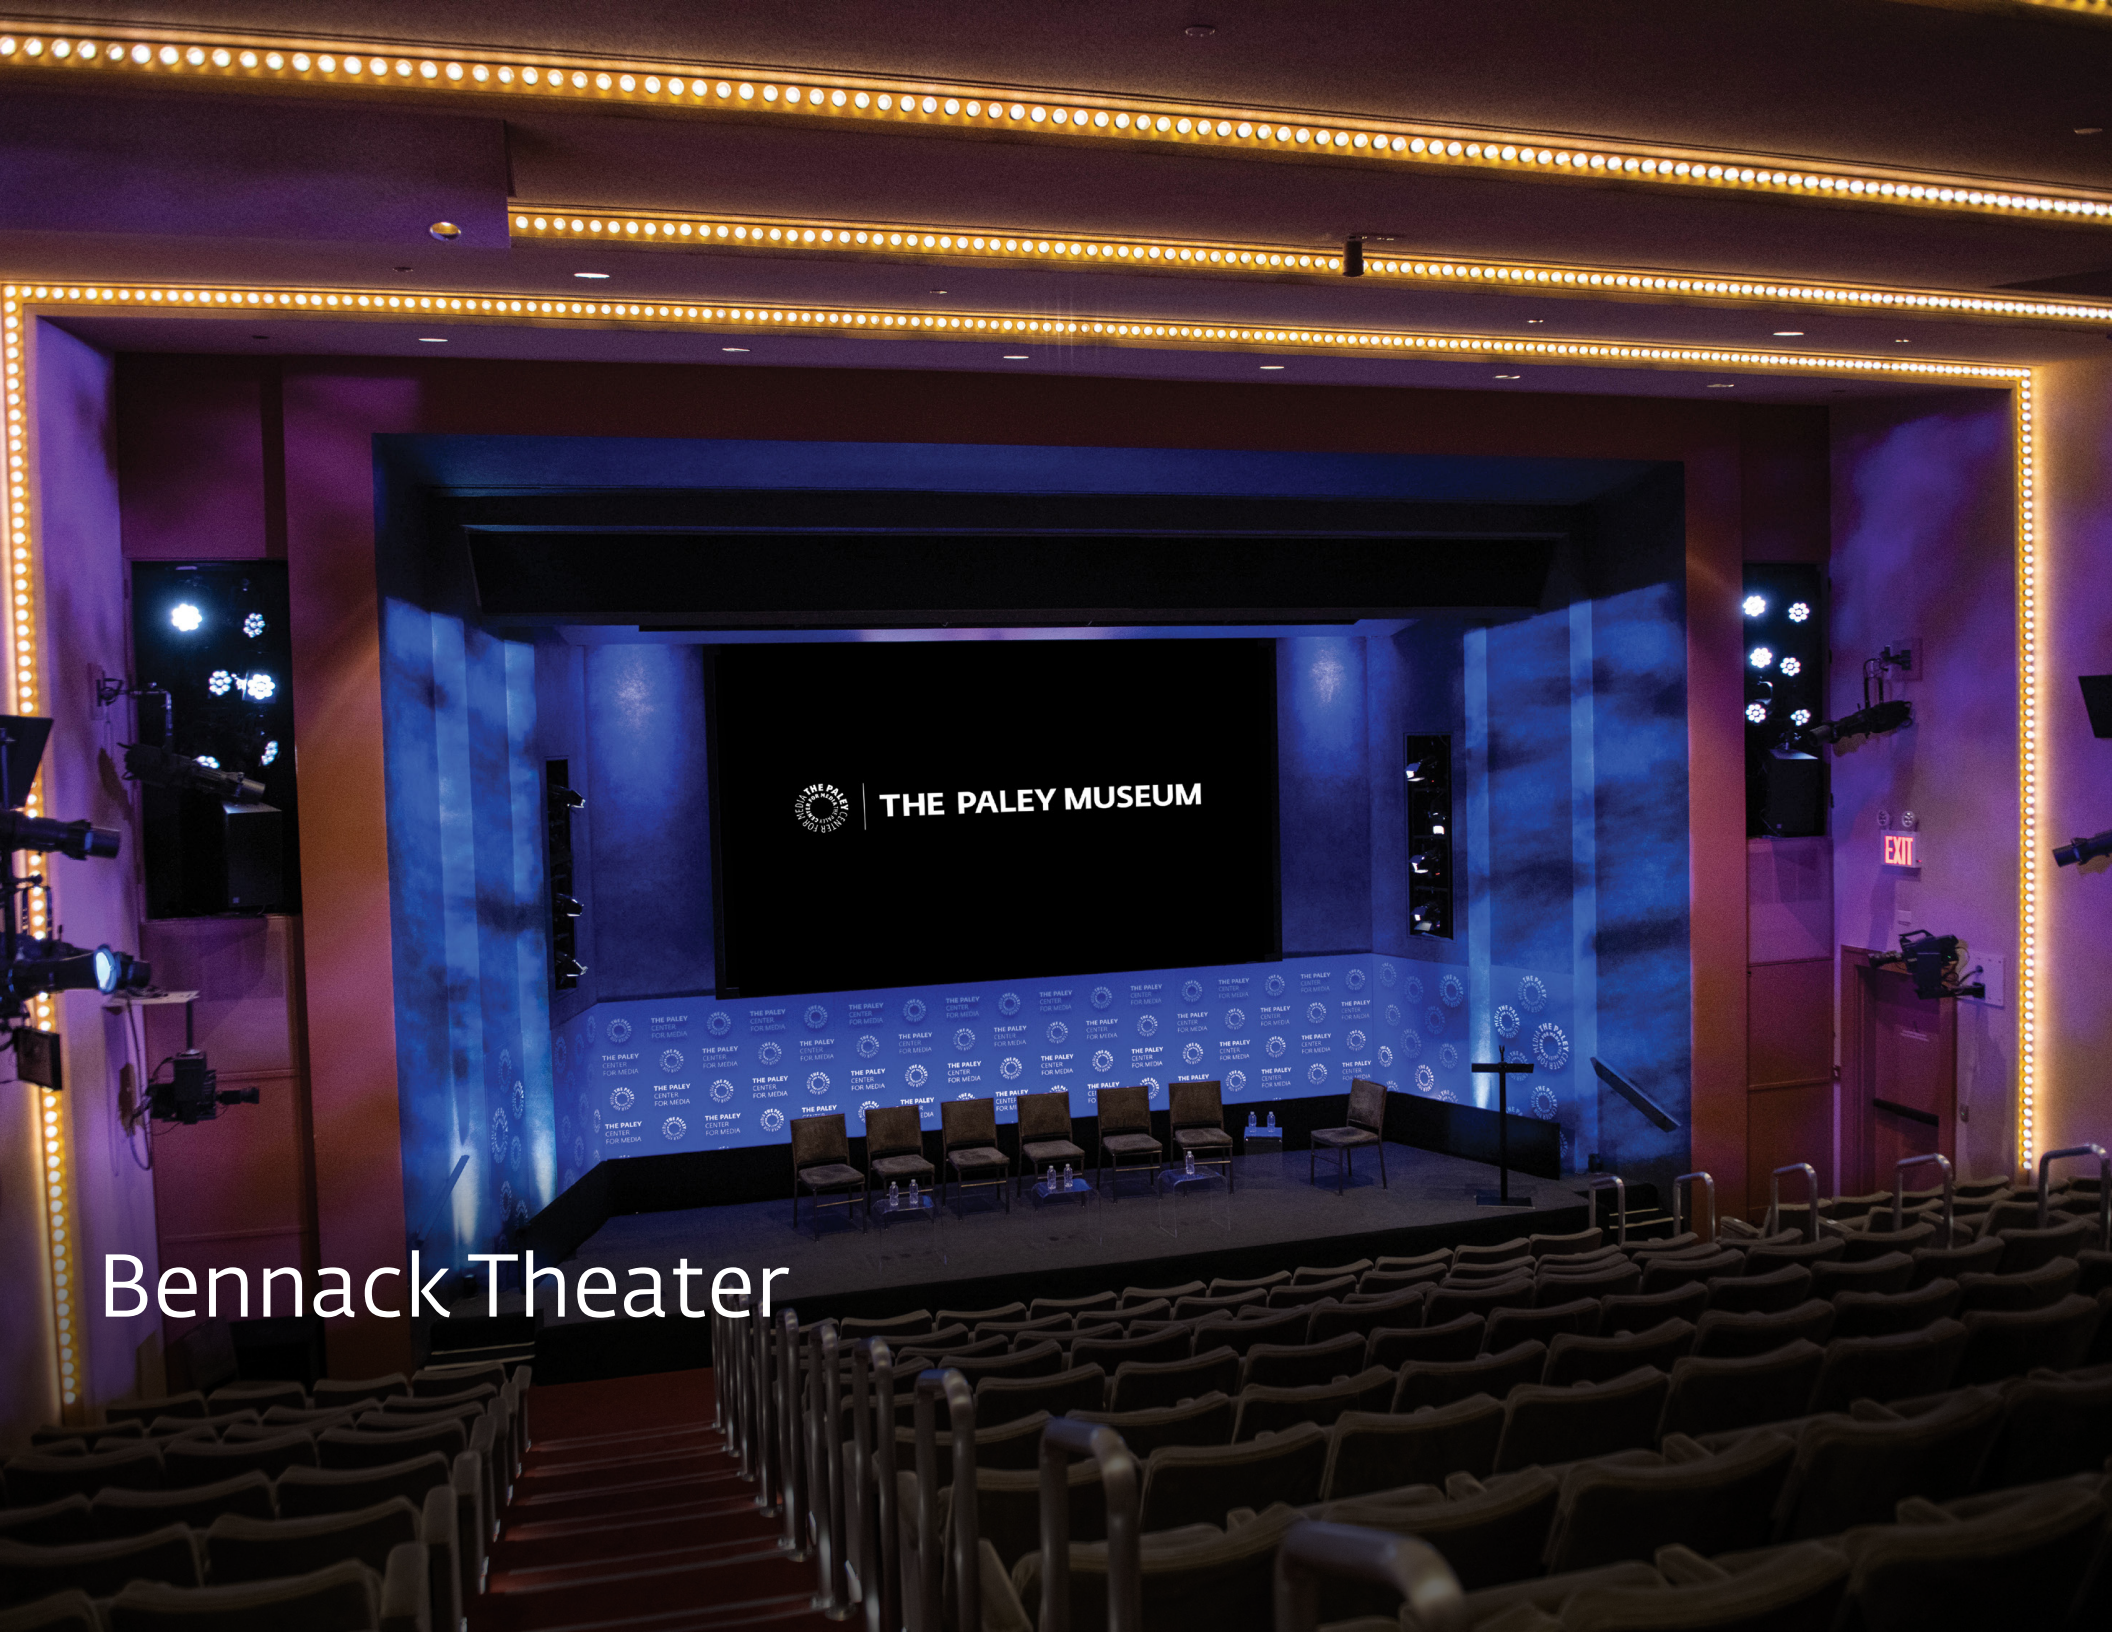

Square Feet: 984

Bennack Theater

THE PALEY MUSEUM

Bennack Theater

DCP and HD projection, DOLBY surround sound, wireless mics, separate PA & program sound systems, 4 robotic cameras, lighting control systems, WIFI, FIOS & Time Warner Cable.