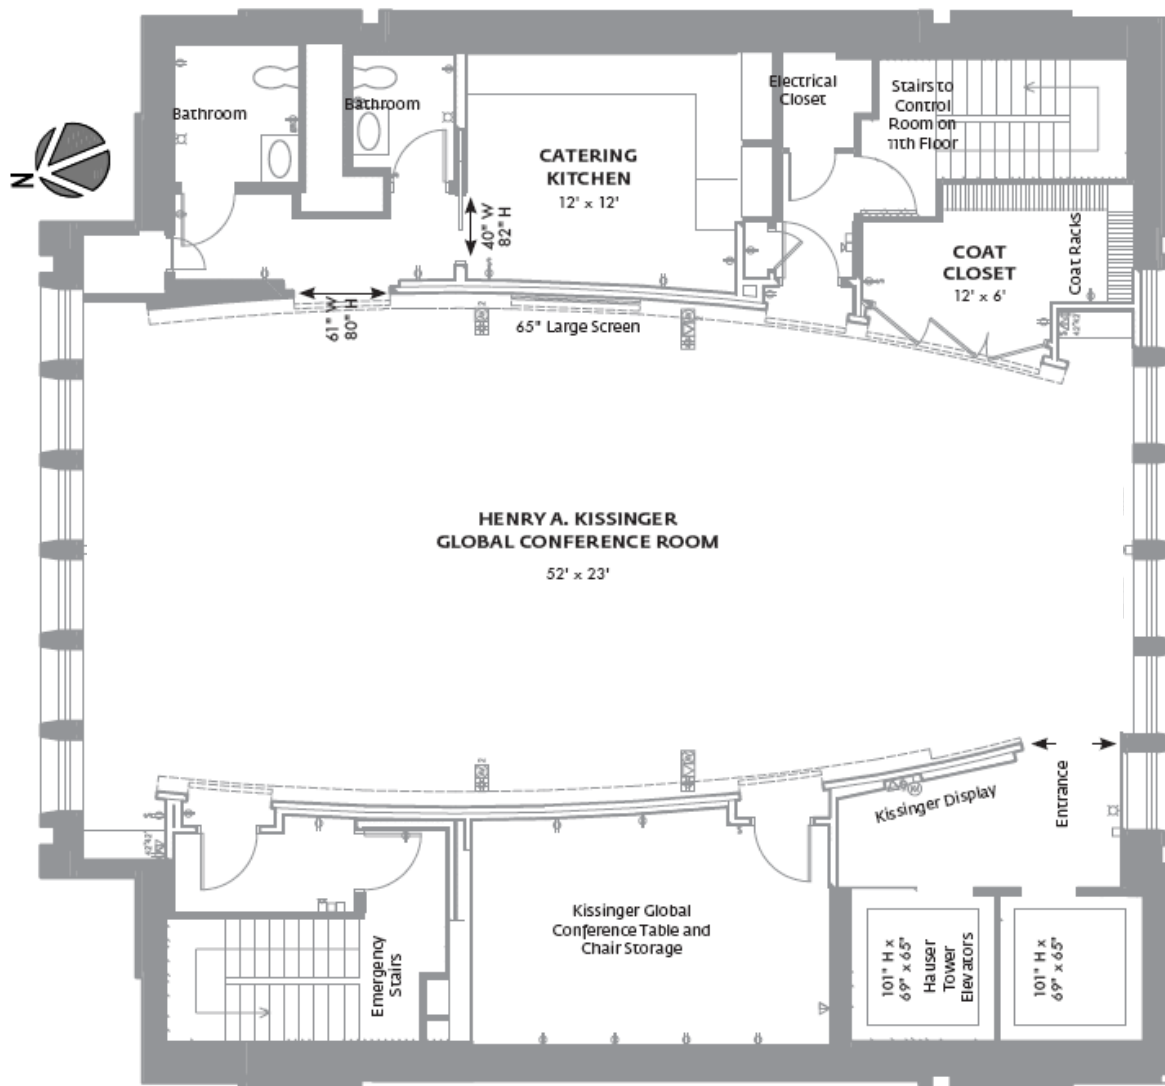

Capacity: 70

Square Feet: 887

25 West 52 Street, NYC
paleycenter.org

Grant Tinker Board Room

Waiting Area in the Board Room Vestibule

Grant Tinker Board Room

A great location for board meetings, small events, or as an off-site meeting location. HD plasma screen, WiFi, lighting control, separate control room, and separate foyer for receptions.

Capacity: 24 – 32

Square Feet: 648

25 West 52 Street, NYC
paleycenter.org

Kissinger Global Conference Room

Dining in the Kissinger Room

Kissinger Global Conference Room

An open floorplan allows for a variety of room layouts for any seated meal or cocktail receptions. State-of-the-art technology for board meetings and conferences, 85" plasma screen*, 2 HD projectors*, 3 built-in cameras*, lighting controls*, and audio conference capabilities*.

Capacity: 40 – 90 based on layout
Square Feet: 3008

**additional rate*

25 West 52 Street, NYC
 paleycenter.org

PaleyGX Gaming Studio

PaleyGX Gaming Studio

Experience the exclusivity of hosting your private event at PaleyGX Studio. Our spacious studio accommodates up to 25 children, ensuring a lively and entertaining atmosphere. All ages welcome. For the VR enthusiasts, we offer an immersive experience with PlayStation® VR2 and Meta Quest 2.