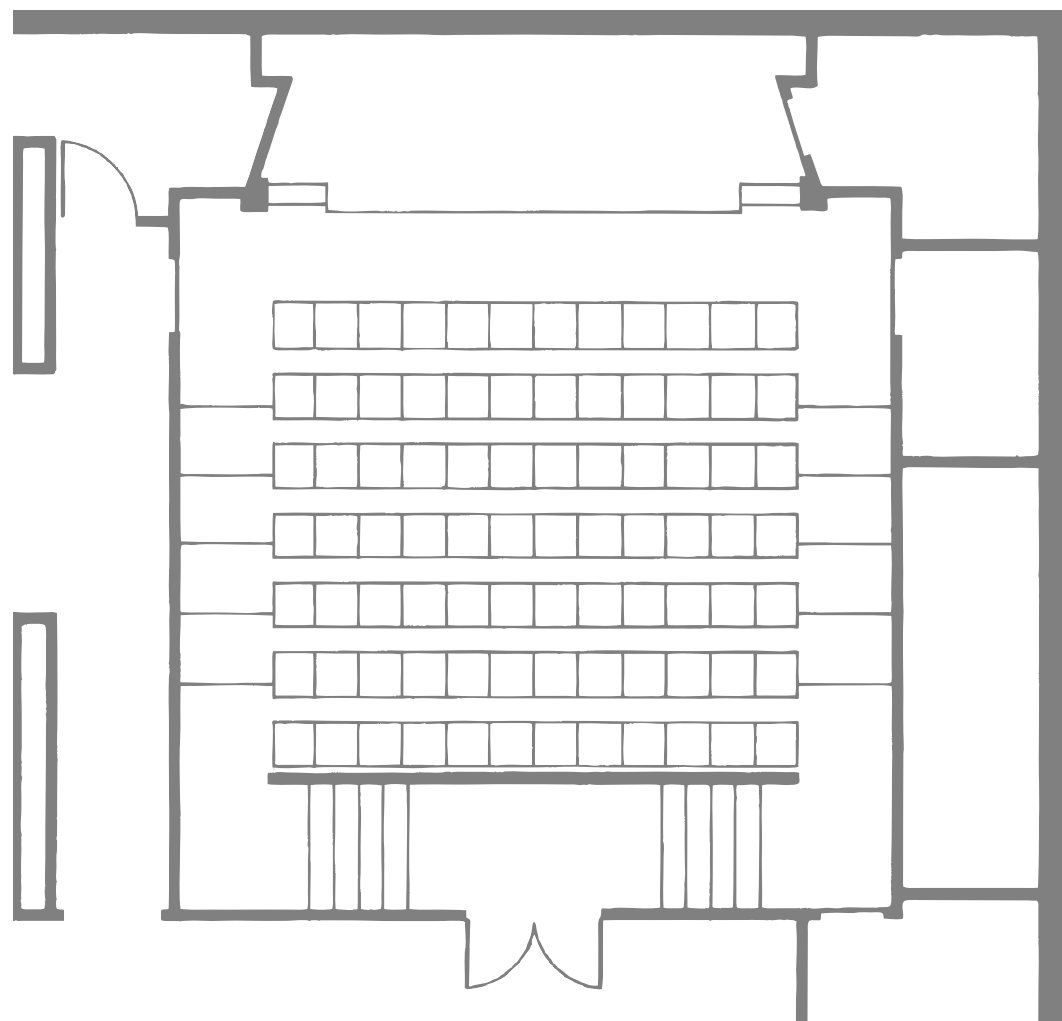

Capacity: 200

Square Feet: 1788

25 West 52 Street, NYC
paleycenter.org

Second Floor Theater

Second Floor Theater

Ideal for intimate screenings, press conferences, and seminars. HD projection, handheld mics, PA and program sound systems.

Capacity: 70

Square Feet: 887

25 West 52 Street, NYC
paleycenter.org

Grant Tinker Board Room

Waiting Area in the Board Room Vestibule

Grant Tinker Board Room

A great location for board meetings, small events, or as an off-site meeting location. HD plasma screen, WiFi, lighting control, separate control room, and separate foyer for receptions.