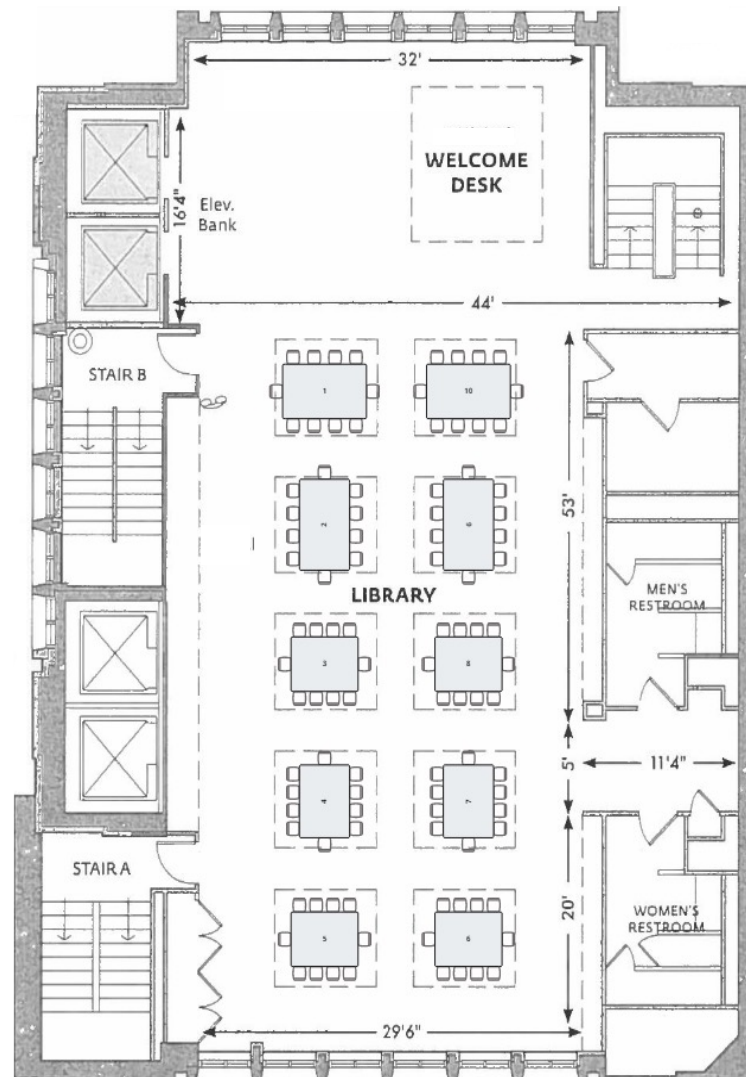

Capacity: 24 – 32

Square Feet: 648

25 West 52 Street, NYC
paleycenter.org

Kissinger Global Conference Room

Dining in the Kissinger Room

Kissinger Global Conference Room

An open floorplan allows for a variety of room layouts for any seated meal or cocktail receptions. State-of-the-art technology for board meetings and conferences, 85" plasma screen*, 2 HD projectors*, 3 built-in cameras*, lighting controls*, and audio conference capabilities*.

Edward & Patricia McLaughlin Library

THE PALEY MUSEUM

Edward & Patricia McLaughlin Library

A beautiful and unique space for receptions and dinners. Built-in tables to seat 8-10 guests each, space for bar service, along with exclusive access to the entire floor, the McLaughlin Library is a perfect location for private receptions and dinners.

Capacity: 100
Square Feet: 3008

25 West 52 Street, NYC
paleycenter.org

THE PALEY MUSEUM

Exceptional Catering 20

Exceptional Catering

Exclusive caterers available to design and produce events from 20 to 200 guests: