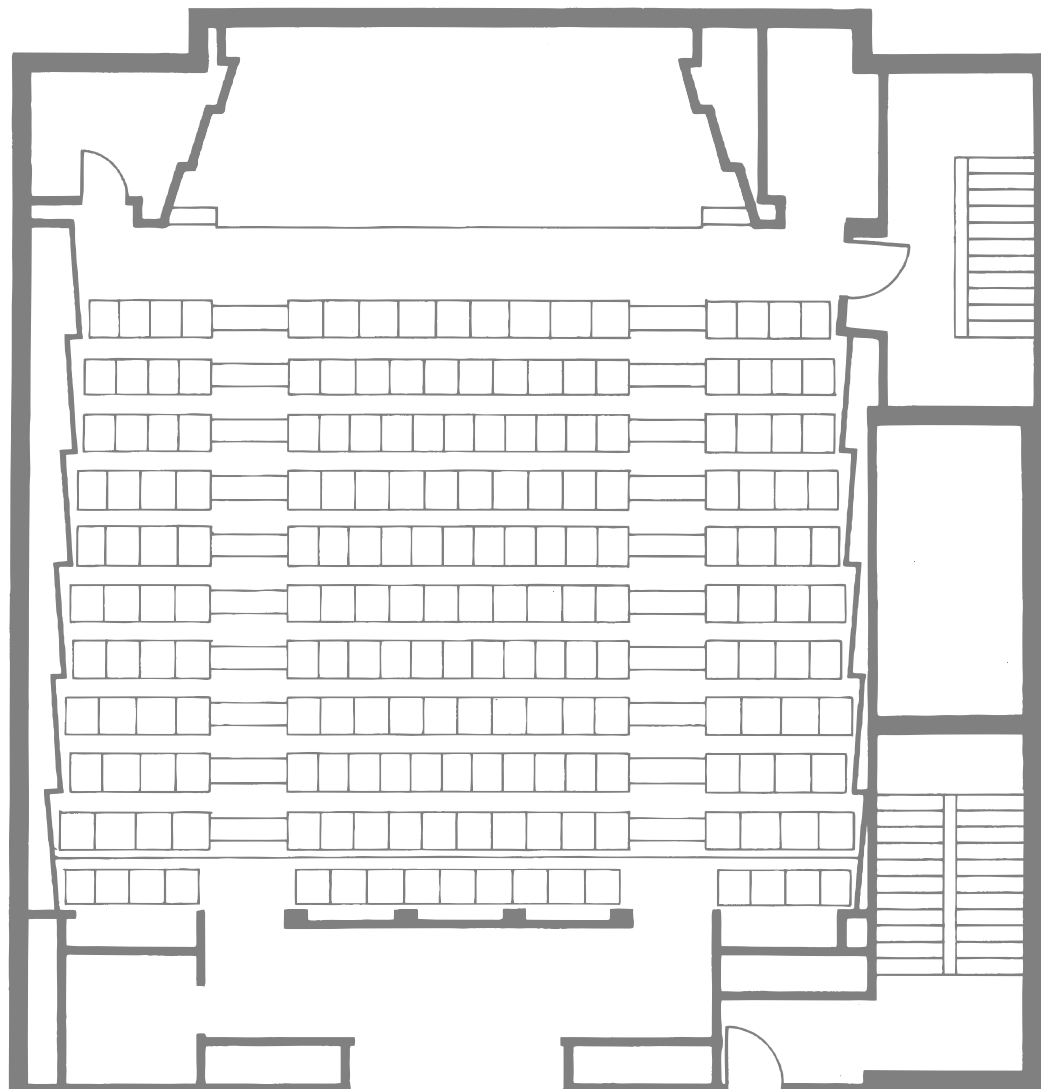

Capacity:
Breakfast/Lunch/Dinner (Rounds of 10) 70

Square Feet: 1,833

GALLERY: The Spielberg Gallery is the premiere location of The Paley Museum's rotating media exhibits.

Capacity: Determined by current exhibit.

Square Feet: 984

Bennack Theater

THE PALEY MUSEUM

Bennack Theater

DCP and HD projection, DOLBY surround sound, wireless mics, separate PA & program sound systems, 4 robotic cameras, lighting control systems, WIFI, FIOS & Time Warner Cable.

Capacity: 200

Square Feet: 1788

25 West 52 Street, NYC
paleycenter.org

Second Floor Theater

Second Floor Theater

Ideal for intimate screenings, press conferences, and seminars. HD projection, handheld mics, PA and program sound systems.

Capacity: 70

Square Feet: 887

25 West 52 Street, NYC
paleycenter.org

Grant Tinker Board Room

Waiting Area in the Board Room Vestibule

Grant Tinker Board Room

A great location for board meetings, small events, or as an off-site meeting location. HD plasma screen, WiFi, lighting control, separate control room, and separate foyer for receptions.